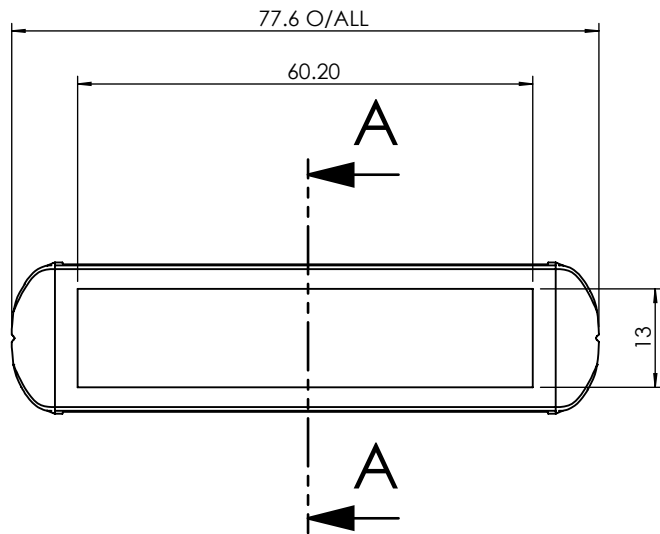

CAMDENBOSS
ELECTRONICS & ENCLOSURES
JAMES CARTER RD, MILDENHALL, SUFFOLK. IP28 7DE
TEL: 01638 716101 FAX: 01638 716554
EMAIL: Sales@CamdenBoss.com
WEB: www.CamdenBoss.com

UNLESS OTHERWISE SPECIFIED:
DIMENSIONS ARE IN MILLIMETERS

GENERAL TOLERANCES +/- 0.2

FINISH. FINE TEXTURE

MATERIAL. UL94 - V0 ABS

DO NOT SCALE DRAWING

REVISION. ○

TITLE:

64 SERIES END CAP SIZE 1, YELLOW

DWG NO.

CHH64E1YL

A4

	NAME	SIGNED	DATE
DRAWN	LEWIS LETCHFORD	LL	02/04/2014
CHK'D	-	-	-

PROJECTION.

SCALE. 1:1

SHEET 1 OF 1