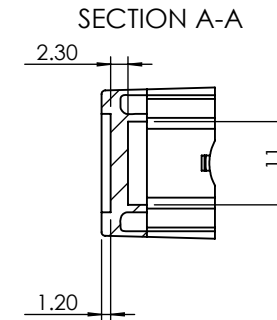

CAMDENBOSS
ELECTRONICS & ENCLOSURES
JAMES CARTER RD, MILDENHALL, SUFFOLK. IP28 7DE
TEL: 01638 716101 FAX: 01638 716554
EMAIL: Sales@CamdenBoss.com
WEB: www.CamdenBoss.com

UNLESS OTHERWISE SPECIFIED:
DIMENSIONS ARE IN MILLIMETERS

GENERAL TOLERANCES +/- 0.2

FINISH. FINE TEXTURE

MATERIAL. UL94 - V0 ABS

DO NOT SCALE DRAWING

REVISION. ○

TITLE:

64 SERIES END CAP SIZE 1, YELLOW

DWG NO.

CHH64E1YL

A4

	NAME	SIGNED	DATE
DRAWN	LEWIS LETCHFORD	LL	02/04/2014
CHK'D	-	-	-

PROJECTION.

SCALE. 1:1

SHEET 1 OF 1