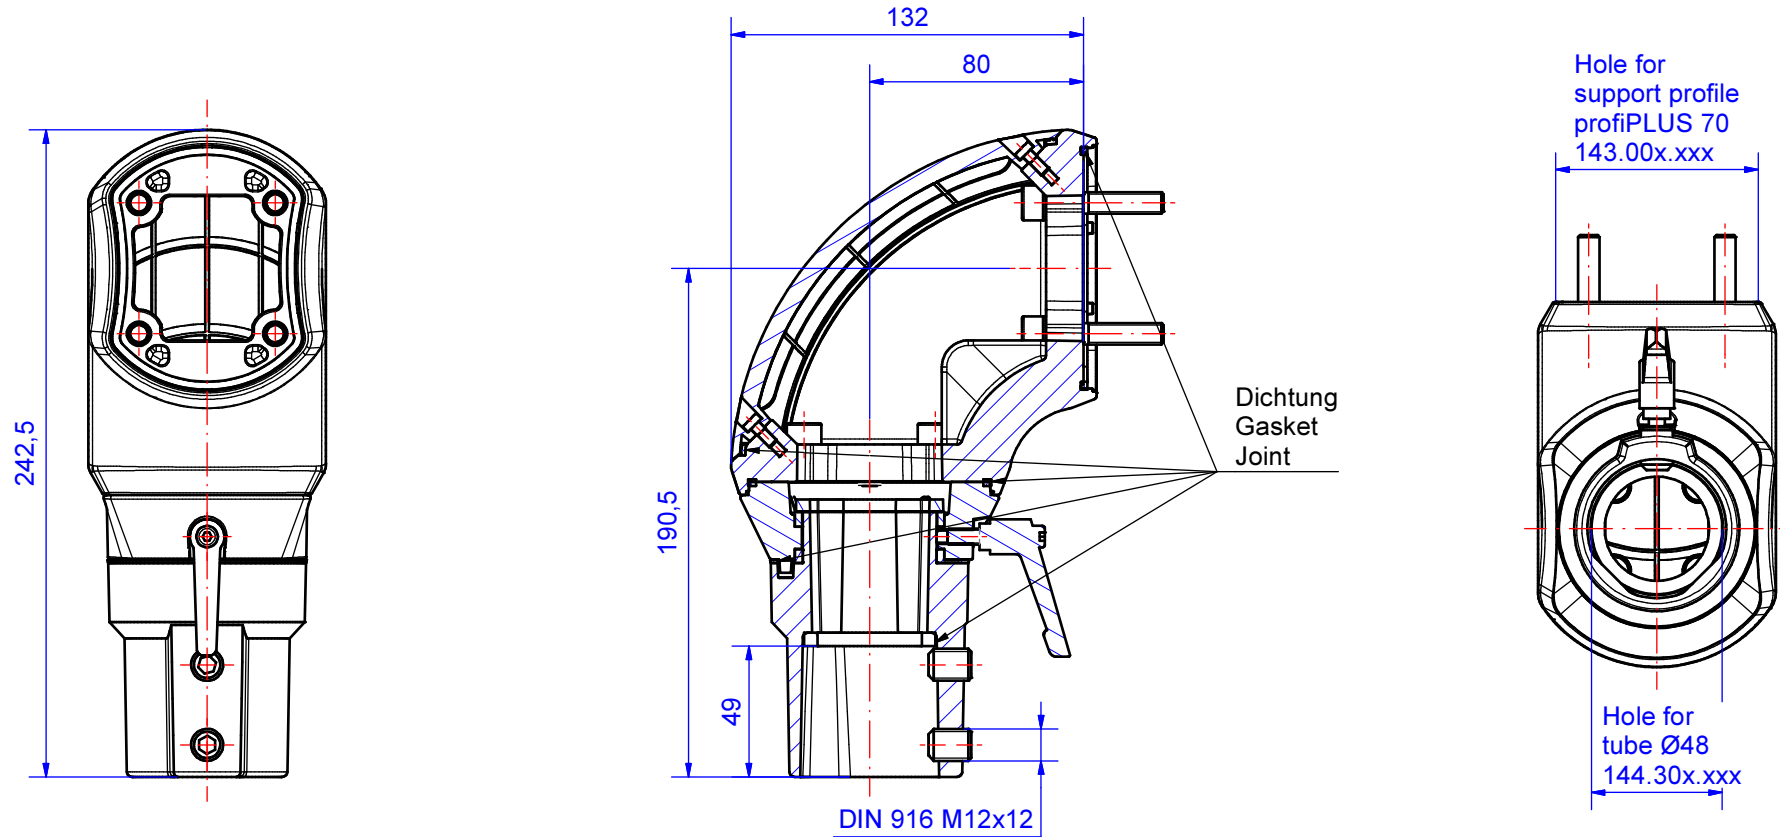

Suspension-System profiPLUS 70

Type: Elbow swivel

Material-No.: 143.020.002

Material system components	GD-Al Si 12 (DIN 1706)		Pivoting range	300°
Gasket	5x Chloroprene (CR), black		Weight	1680 g
Assembly screws	4x M8, 2x M12, galvanized steel		Coating	Powder coating RAL 7035, light grey
Ingress protection	IP54 EN 60529		Tolerance	GTA 13/5 DIN 1688-4 (outside dimensions ±0,8mm)