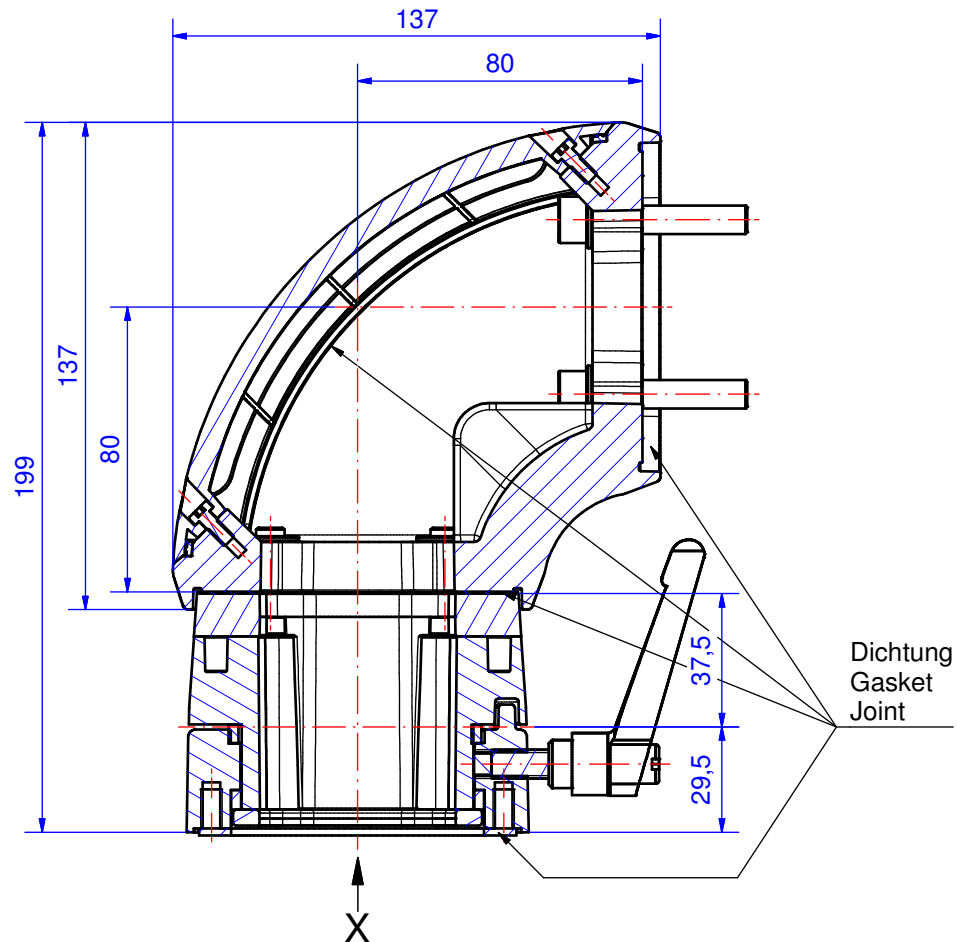

Suspension-System profiPLUS 70

Type: Elbow coupling, hanging

Material-No.: 143.035.000

Suspension system material	GD-Al Si 12 (DIN 1706)		Bending range	310°
Gasket	4x Chloroprene (CR), black		Weight	1.740 g
Mounting screws	4x M8, 4x M6, galvanized steel		Surface	Powder coating RAL 7035, light grey
Ingress protection	IP54 EN 60529		Tolerance	GTA 13/5 DIN 1688-4 (outside dimensions ±0,8mm)