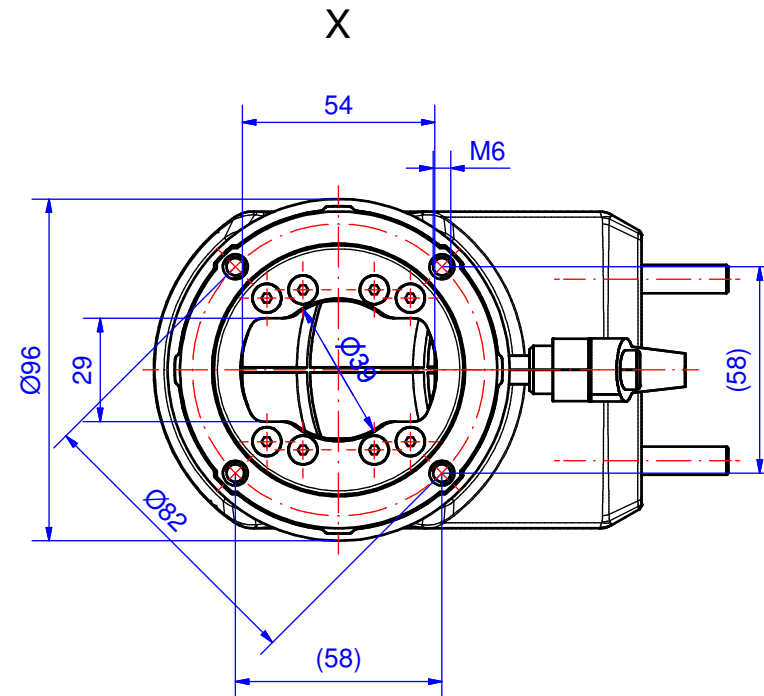

Suspension-System profiPLUS 70

Type: Elbow coupling, hanging

Material-No.: 143.035.000

Suspension system material	GD-Al Si 12 (DIN 1706)		Bending range	310°
Gasket	4x Chloroprene (CR), black		Weight	1.740 g
Mounting screws	4x M8, 4x M6, galvanized steel		Surface	Powder coating RAL 7035, light grey
Ingress protection	IP54 EN 60529		Tolerance	GTA 13/5 DIN 1688-4 (outside dimensions ±0,8mm)