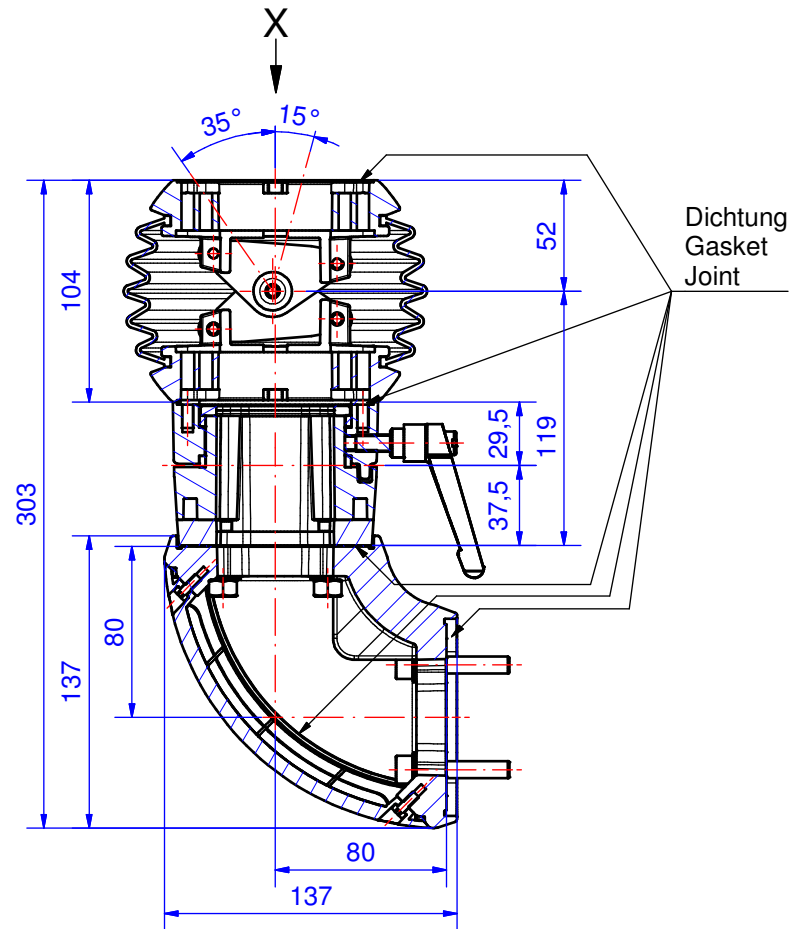

# Suspension-System profiPLUS 70

Type: Elbow coupling N, standing

Material-No.: 143.036.000

Suspension system material	GD-Al Si 12 (DIN 1706)		Bending range	310°
Gasket	5x Chloroprene (CR), black		Weight	3.120 g
Mounting screws	4x M8, 4x M6, galvanized steel		Surface	Powder coating RAL 7035, light grey
Ingress protection	IP54 EN 60529		Tolerance	GTA 13/5 DIN 1688-4 (outside dimensions ±0,8mm)