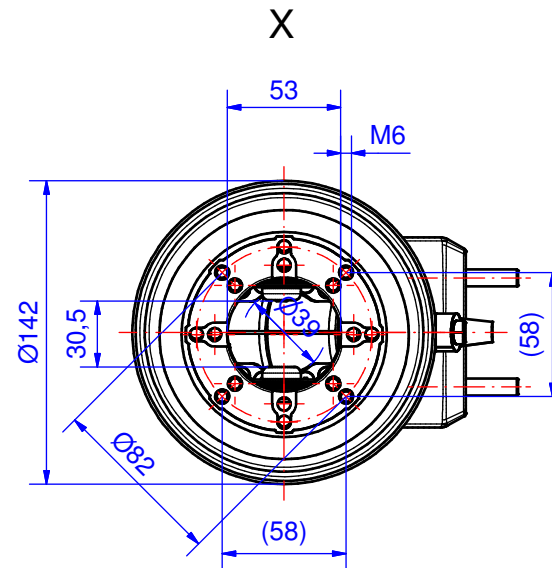

# Suspension-System profiPLUS 70

Type: Elbow coupling N, standing

Material-No.: 143.036.000

Suspension system material	GD-Al Si 12 (DIN 1706)		Bending range	310°
Gasket	5x Chloroprene (CR), black		Weight	3.120 g
Mounting screws	4x M8, 4x M6, galvanized steel		Surface	Powder coating RAL 7035, light grey
Ingress protection	IP54 EN 60529		Tolerance	GTA 13/5 DIN 1688-4 (outside dimensions ±0,8mm)