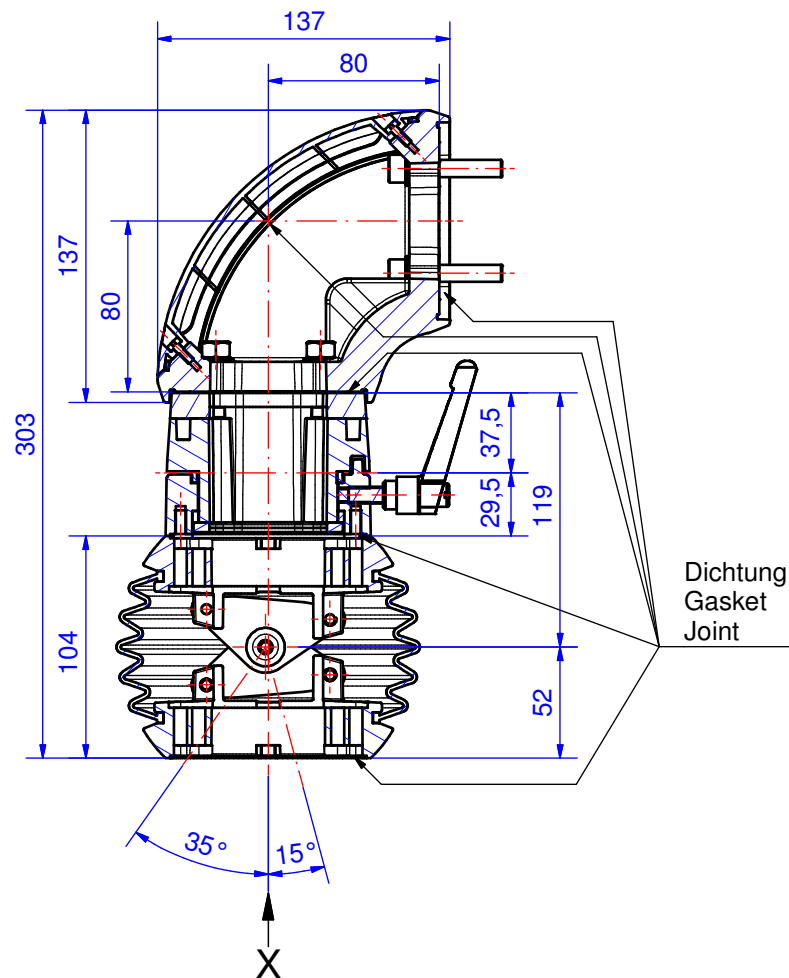

# Suspension-System profiPLUS 70

Type: Elbow coupling N, hanging

Material-No.: 143.037.000

Suspension system material	GD-AI Si 12 (DIN 1706)		Bending range	310°
Gasket	5x Chloroprene (CR), black		Weight	3.120 g
Mounting screws	4x M8, 4x M6, galvanized steel		Surface	Powder coating RAL 7035, light grey
Ingress protection	IP54 EN 60529		Tolerance	GTA 13/5 DIN 1688-4 (outside dimensions ±0,8mm)