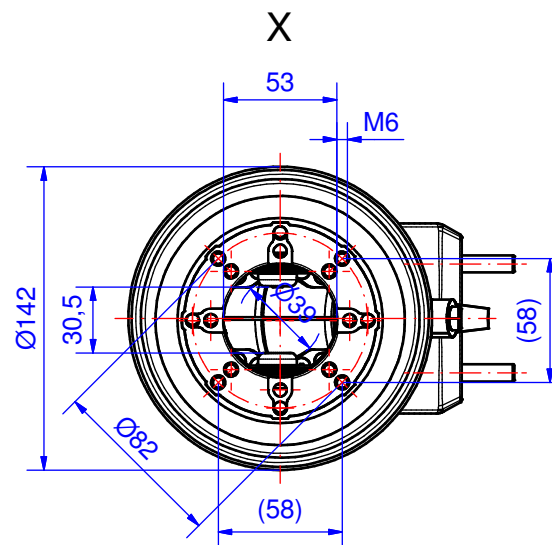

# Suspension-System profiPLUS 70

Type: Elbow coupling N, hanging

Material-No.: 143.037.000

Suspension system material	GD-AI Si 12 (DIN 1706)		Bending range	310°
Gasket	5x Chloroprene (CR), black		Weight	3.120 g
Mounting screws	4x M8, 4x M6, galvanized steel		Surface	Powder coating RAL 7035, light grey
Ingress protection	IP54 EN 60529		Tolerance	GTA 13/5 DIN 1688-4 (outside dimensions ±0,8mm)