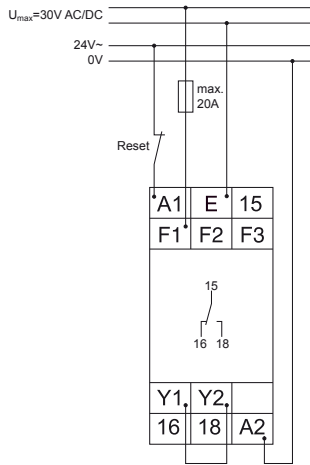

Connections

Range 30V with power modul 24V a.c. with fault latch

Range 300V with power modul 400V a.c. without fault latch

Range 60V with power modul 230V a.c. with fault latch

Dimensions