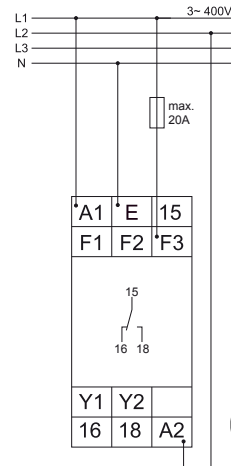

Connections

Range 30V with power modul 24V a.c. with fault latch

Range 300V with power modul 400V a.c. without fault latch

Range 60V with power modul 230V a.c. with fault latch

Dimensions