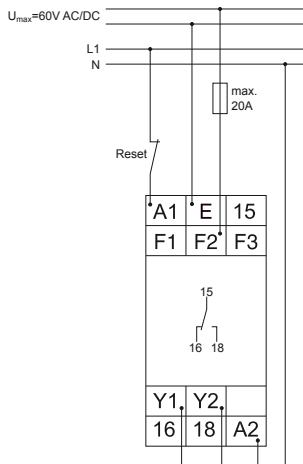

Connections

Range 30V with power modul 24V a.c. with fault latch

Range 300V with power modul 400V a.c. without fault latch

Range 60V with power modul 230V a.c. with fault latch

Dimensions